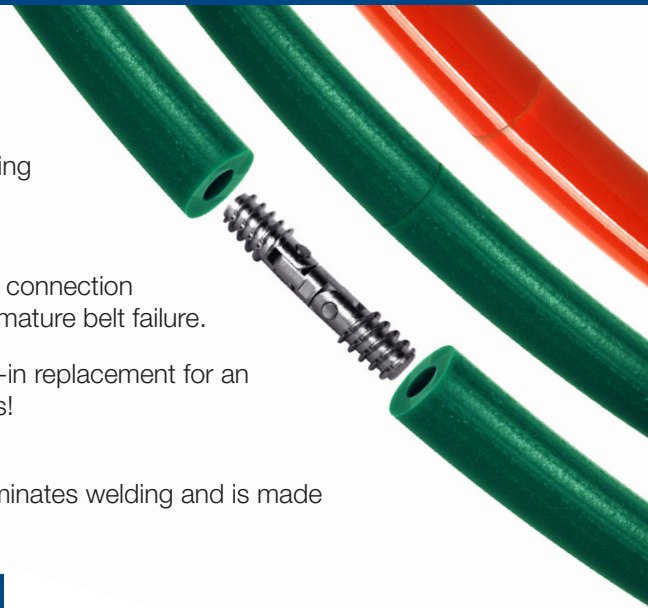

Eliminate the need to weld with Eagle SureConnect

Eagle SureConnect is a patent pending connector and polyurethane belting system from Fenner Drives that is made to length simply by twisting the threaded connector into the matching belt.

Performance you can count on

Unlike welding, Eagle SureConnect provides a strong, consistent, SURE connection every time. No need to worry about improper welds that can lead to premature belt failure.

Best of all, the performance of Eagle SureConnect allows it to be a drop-in replacement for an equivalent welded belt, making it perfect for most conveying applications!

Simple Installation – Every Time

Welding requires training and practice to master. Eagle SureConnect eliminates welding and is made endless in minutes. How much time can you save?

* Typical Install Times: Welded Belt: Setup/Joining = 4 min, Holding = 3 min, Cooling = 30 min
Eagle SureConnect: Setup/Joining = 3 min, Holding and Cooling = 0 min

Note: All times are typical averages and are for illustration purposes only